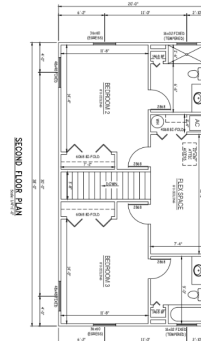

G.J. Gardner.
HOMES

House & Land Package

From **\$605,900***

Knollwood 2000

3 3.5 1

1509 Knollwood, Tampa

Land Area: 5750 sqft

Contact **Tonya R Lavender** on **8133730244**