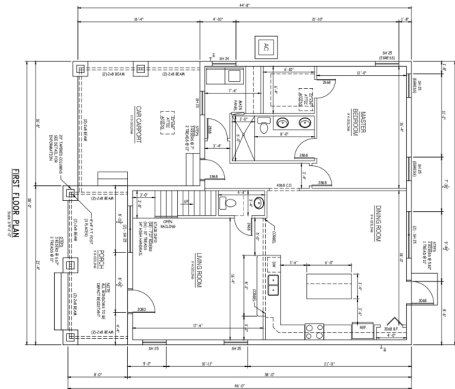

G.J. Gardner.
HOMES

House & Land Package

From **\$605,900***

Knollwood 2000

3 3.5 1

1509 Knollwood, Tampa

Land Area: 5750 sqft

Contact **Tonya R Lavender** on **8133730244**