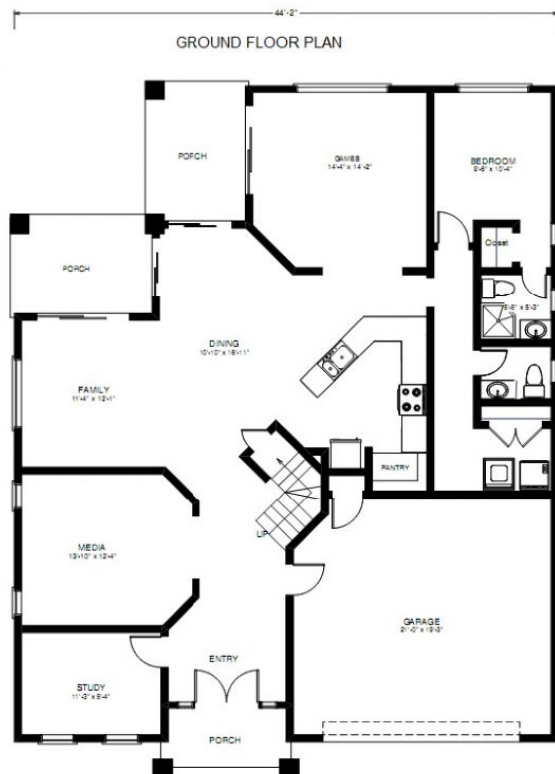

Eagle Creek Lodge 3215

4
Bedrooms

3.5
Baths

2
Garage

Living sq. ft. **3215ft²**

From **G.J. Gardner HOMES**

Elevations

Artist's impression only,
furniture not included.