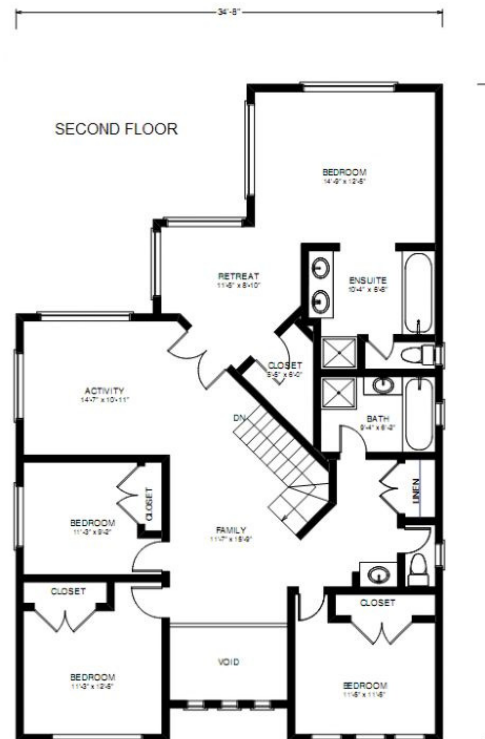

Eagle Creek Lodge 3215

4
Bedrooms

3.5
Baths

2
Garage

Living sq. ft. **3215ft²**

From **G.J. Gardner HOMES**

Elevations

Artist's impression only,
furniture not included.