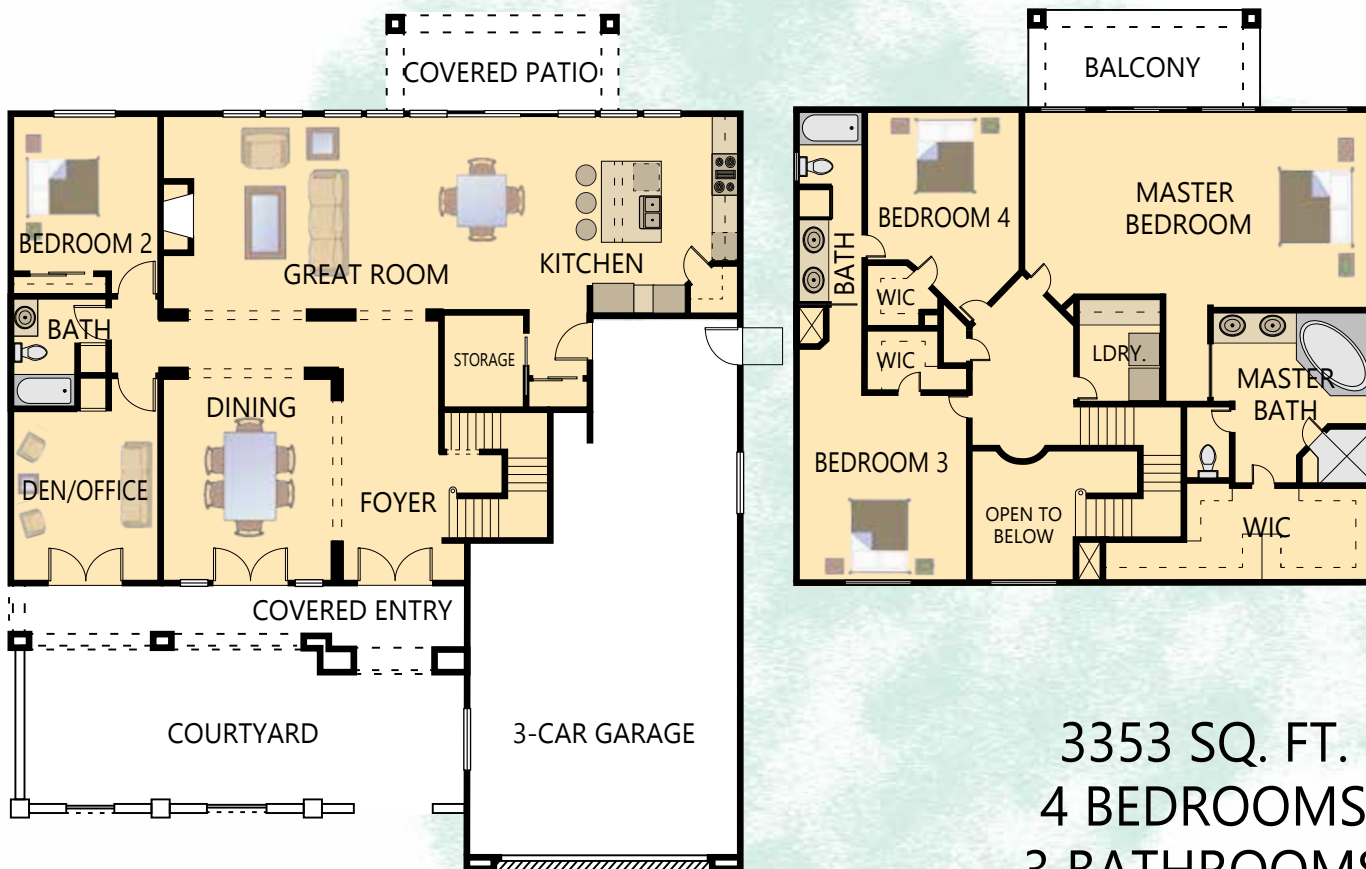

# COURTYARD 3353

G.J. Gardner. HOMES

Talk to the builder that **listens.**

## PLAN SIZE SPECIFICATIONS

Width: 58'- 0"  
Depth: 67'- 2"

3353 SQ. FT.  
4 BEDROOMS  
3 BATHROOMS  
3 CAR GARAGE

CREATING  
**Homes**  
NOT HOUSES

**FLEXIBILITY-** Award winning designs and the freedom to customize any of our quality homes are the foundation of G.J. Gardner Homes. We understand that you are an individual with individual tastes and needs. That's why we listen to what you want and work together with you to deliver a home design that suits your lifestyle and your budget. As our customer you get big builder value with small builder flexibility!